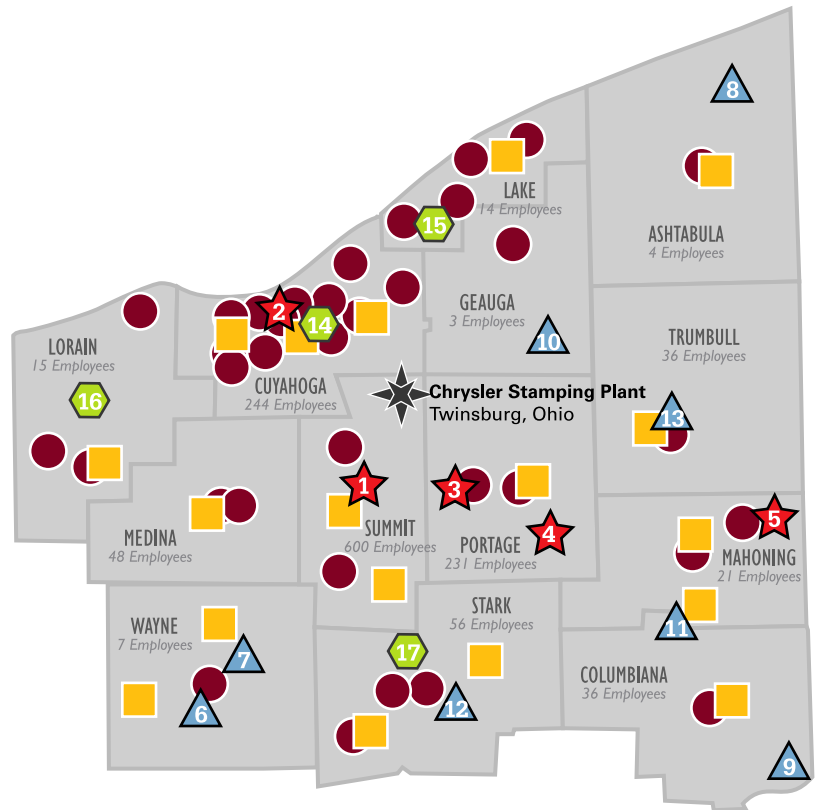

University System of Ohio

Northeast Ohio Institutions

Board of Regents

Ted Strickland, Governor
Eric D. Fingerhut, Chancellor

University System of Ohio

Chrysler Stamping Plant

Twinsburg, Ohio

★ University Main Campuses

1. The University of Akron
2. Cleveland State University
3. Kent State University
4. Northeastern Ohio Universities Colleges of Medicine and Pharmacy (NEOUCOM)
5. Youngstown State University

▲ University Branch Campuses

6. Agricultural Technical Institute - OSU
7. The University of Akron - Wayne
8. Kent State University - Ashtabula
9. Kent State University - East Liverpool
10. Kent State University - Geauga
11. Kent State University - Salem
12. Kent State University - Stark
13. Kent State University - Trumbull

Ashtabula	Ashtabula County JVS
Columbiana	Columbiana County Career and Technical Center
Cuyahoga	Cleveland Public Schools - Full-Service Center Cuyahoga Valley Career Center Polaris Career Center
Gauga	Ashtabula County JVS
Lake	Auburn Career Center Ashtabula County JVS
Lorain	Lorain County JVS
Mahoning	Choffin Career Center Mahoning County Career and Technical Center
Medina	Medina County Career Center
Portage	Maplewood Career Center
Stark	Alliance City Schools Canton City Schools Adult Community Education
Summit	Akron City Schools Portage Lakes Career Center
Trumbull	Trumbull Career and Technical Center
Wayne	Ashland County-West Holmes Career Center Wayne County Schools Career Center