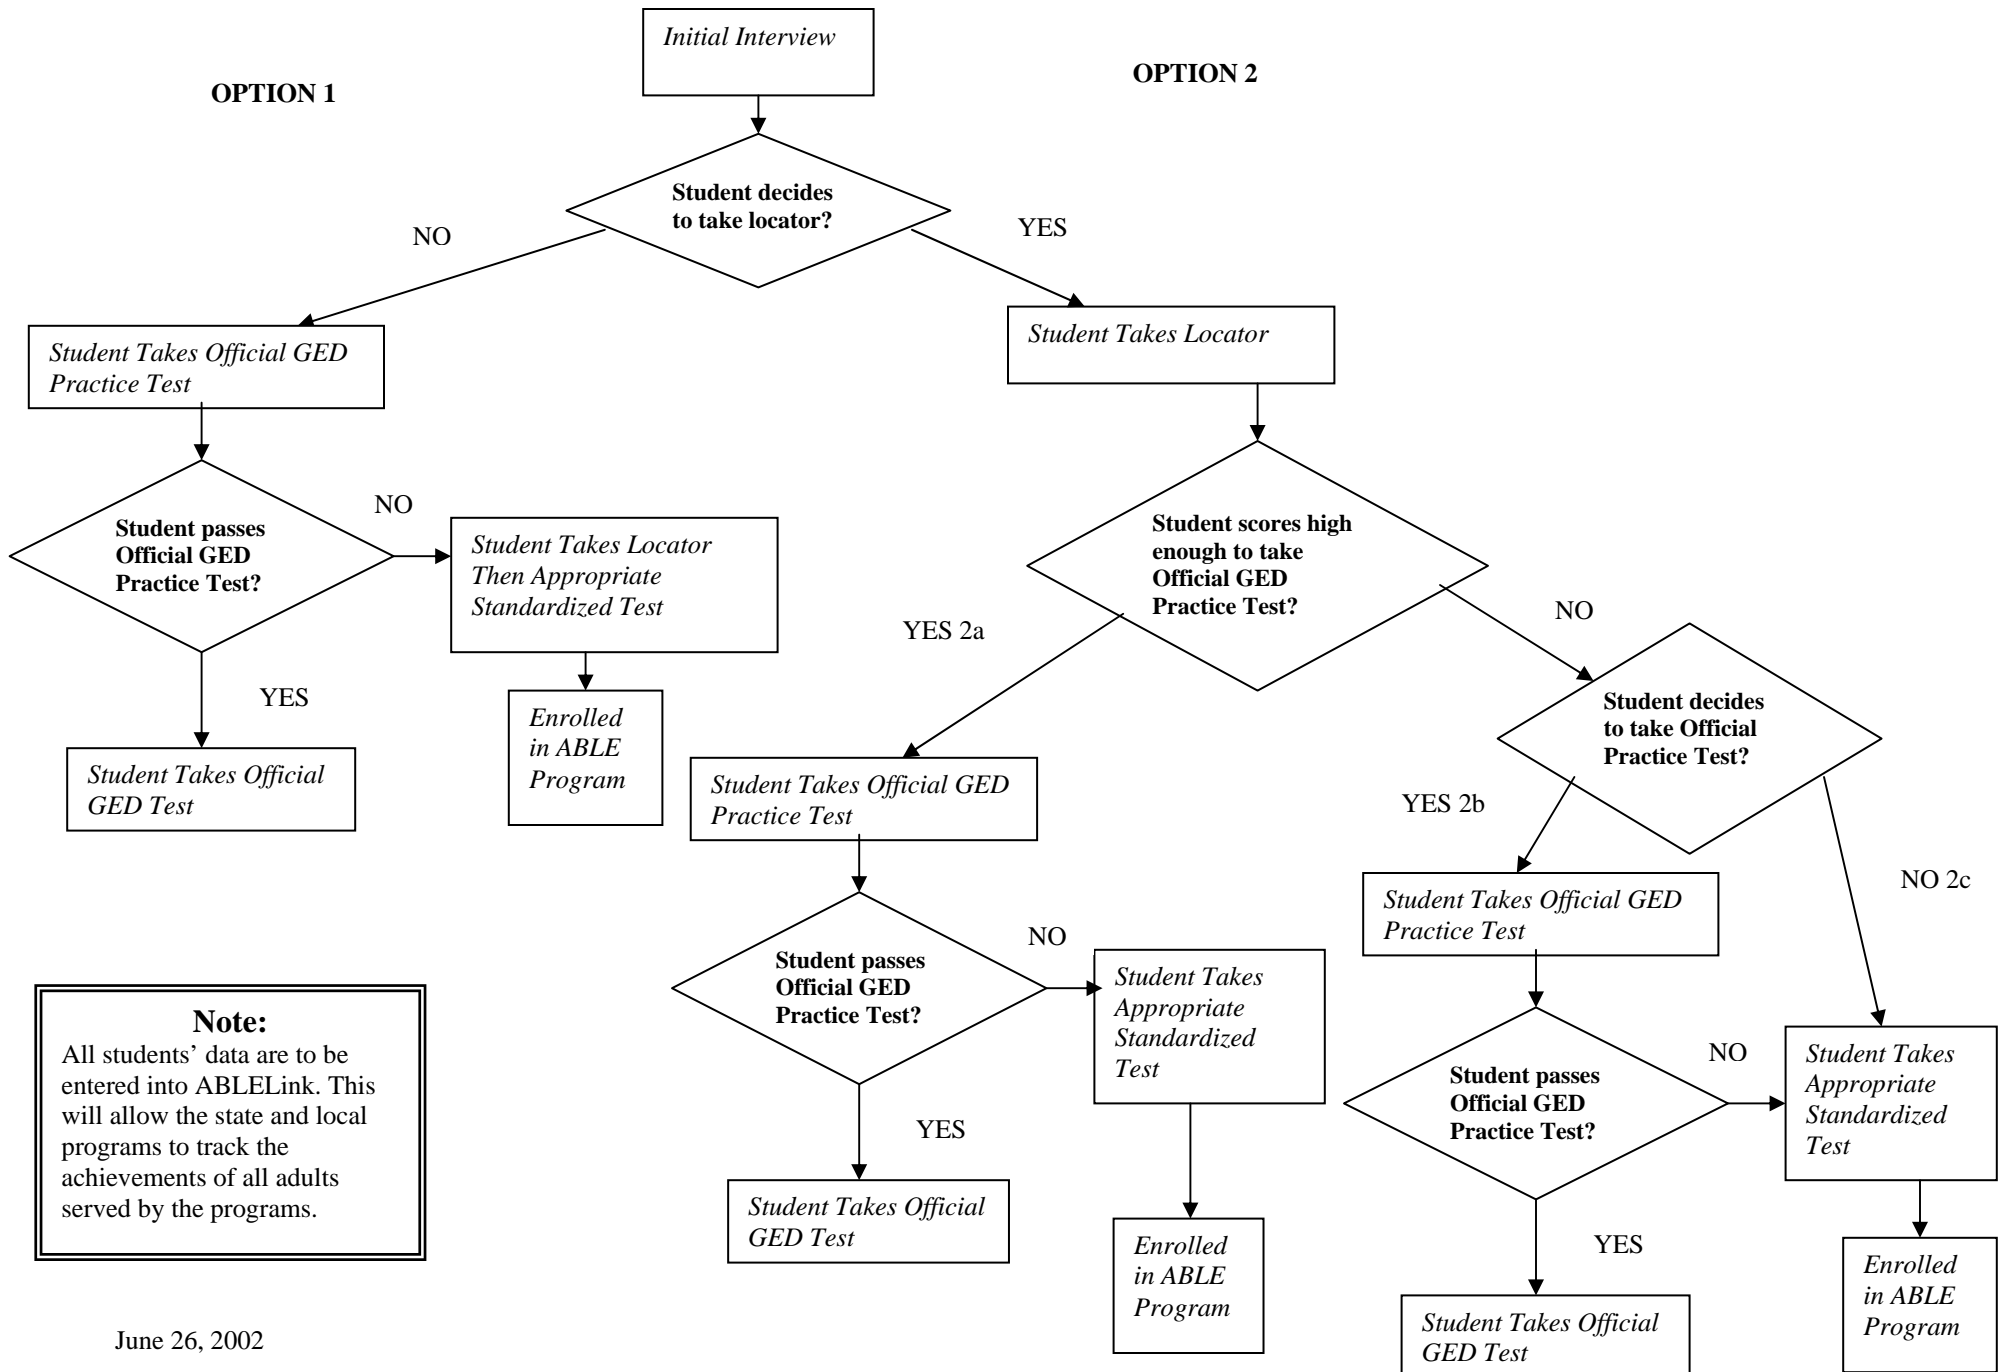

# Modified Student Experience Model for Students with GED Specific Goals

**OPTION 1**

**OPTION 2**

**Note:**  
All students' data are to be entered into ABLELink. This will allow the state and local programs to track the achievements of all adults served by the programs.